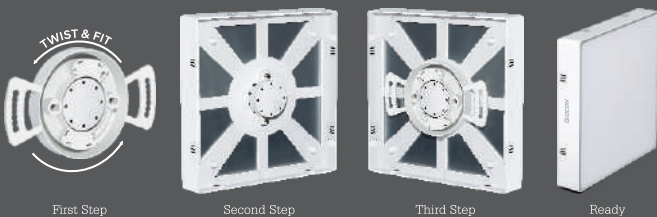

TWISTER DETACHABLE LED SURFACE LIGHT

P. CODE	WATTAGE	SHAPE	COLOUR	PF	SIZE	CRI	BEAM°	PRICE	PKG
B-269	8W	RD/SQ	WH/WW/NW	>0.95	100MM	>80	120°	575/-	40
B-270	15W	RD/SQ	WH/WW/NW	>0.95	140MM	>80	120°	875/-	30
B-271	24W	RD/SQ	WH/WW/NW	>0.95	180MM	>80	120°	1275/-	20